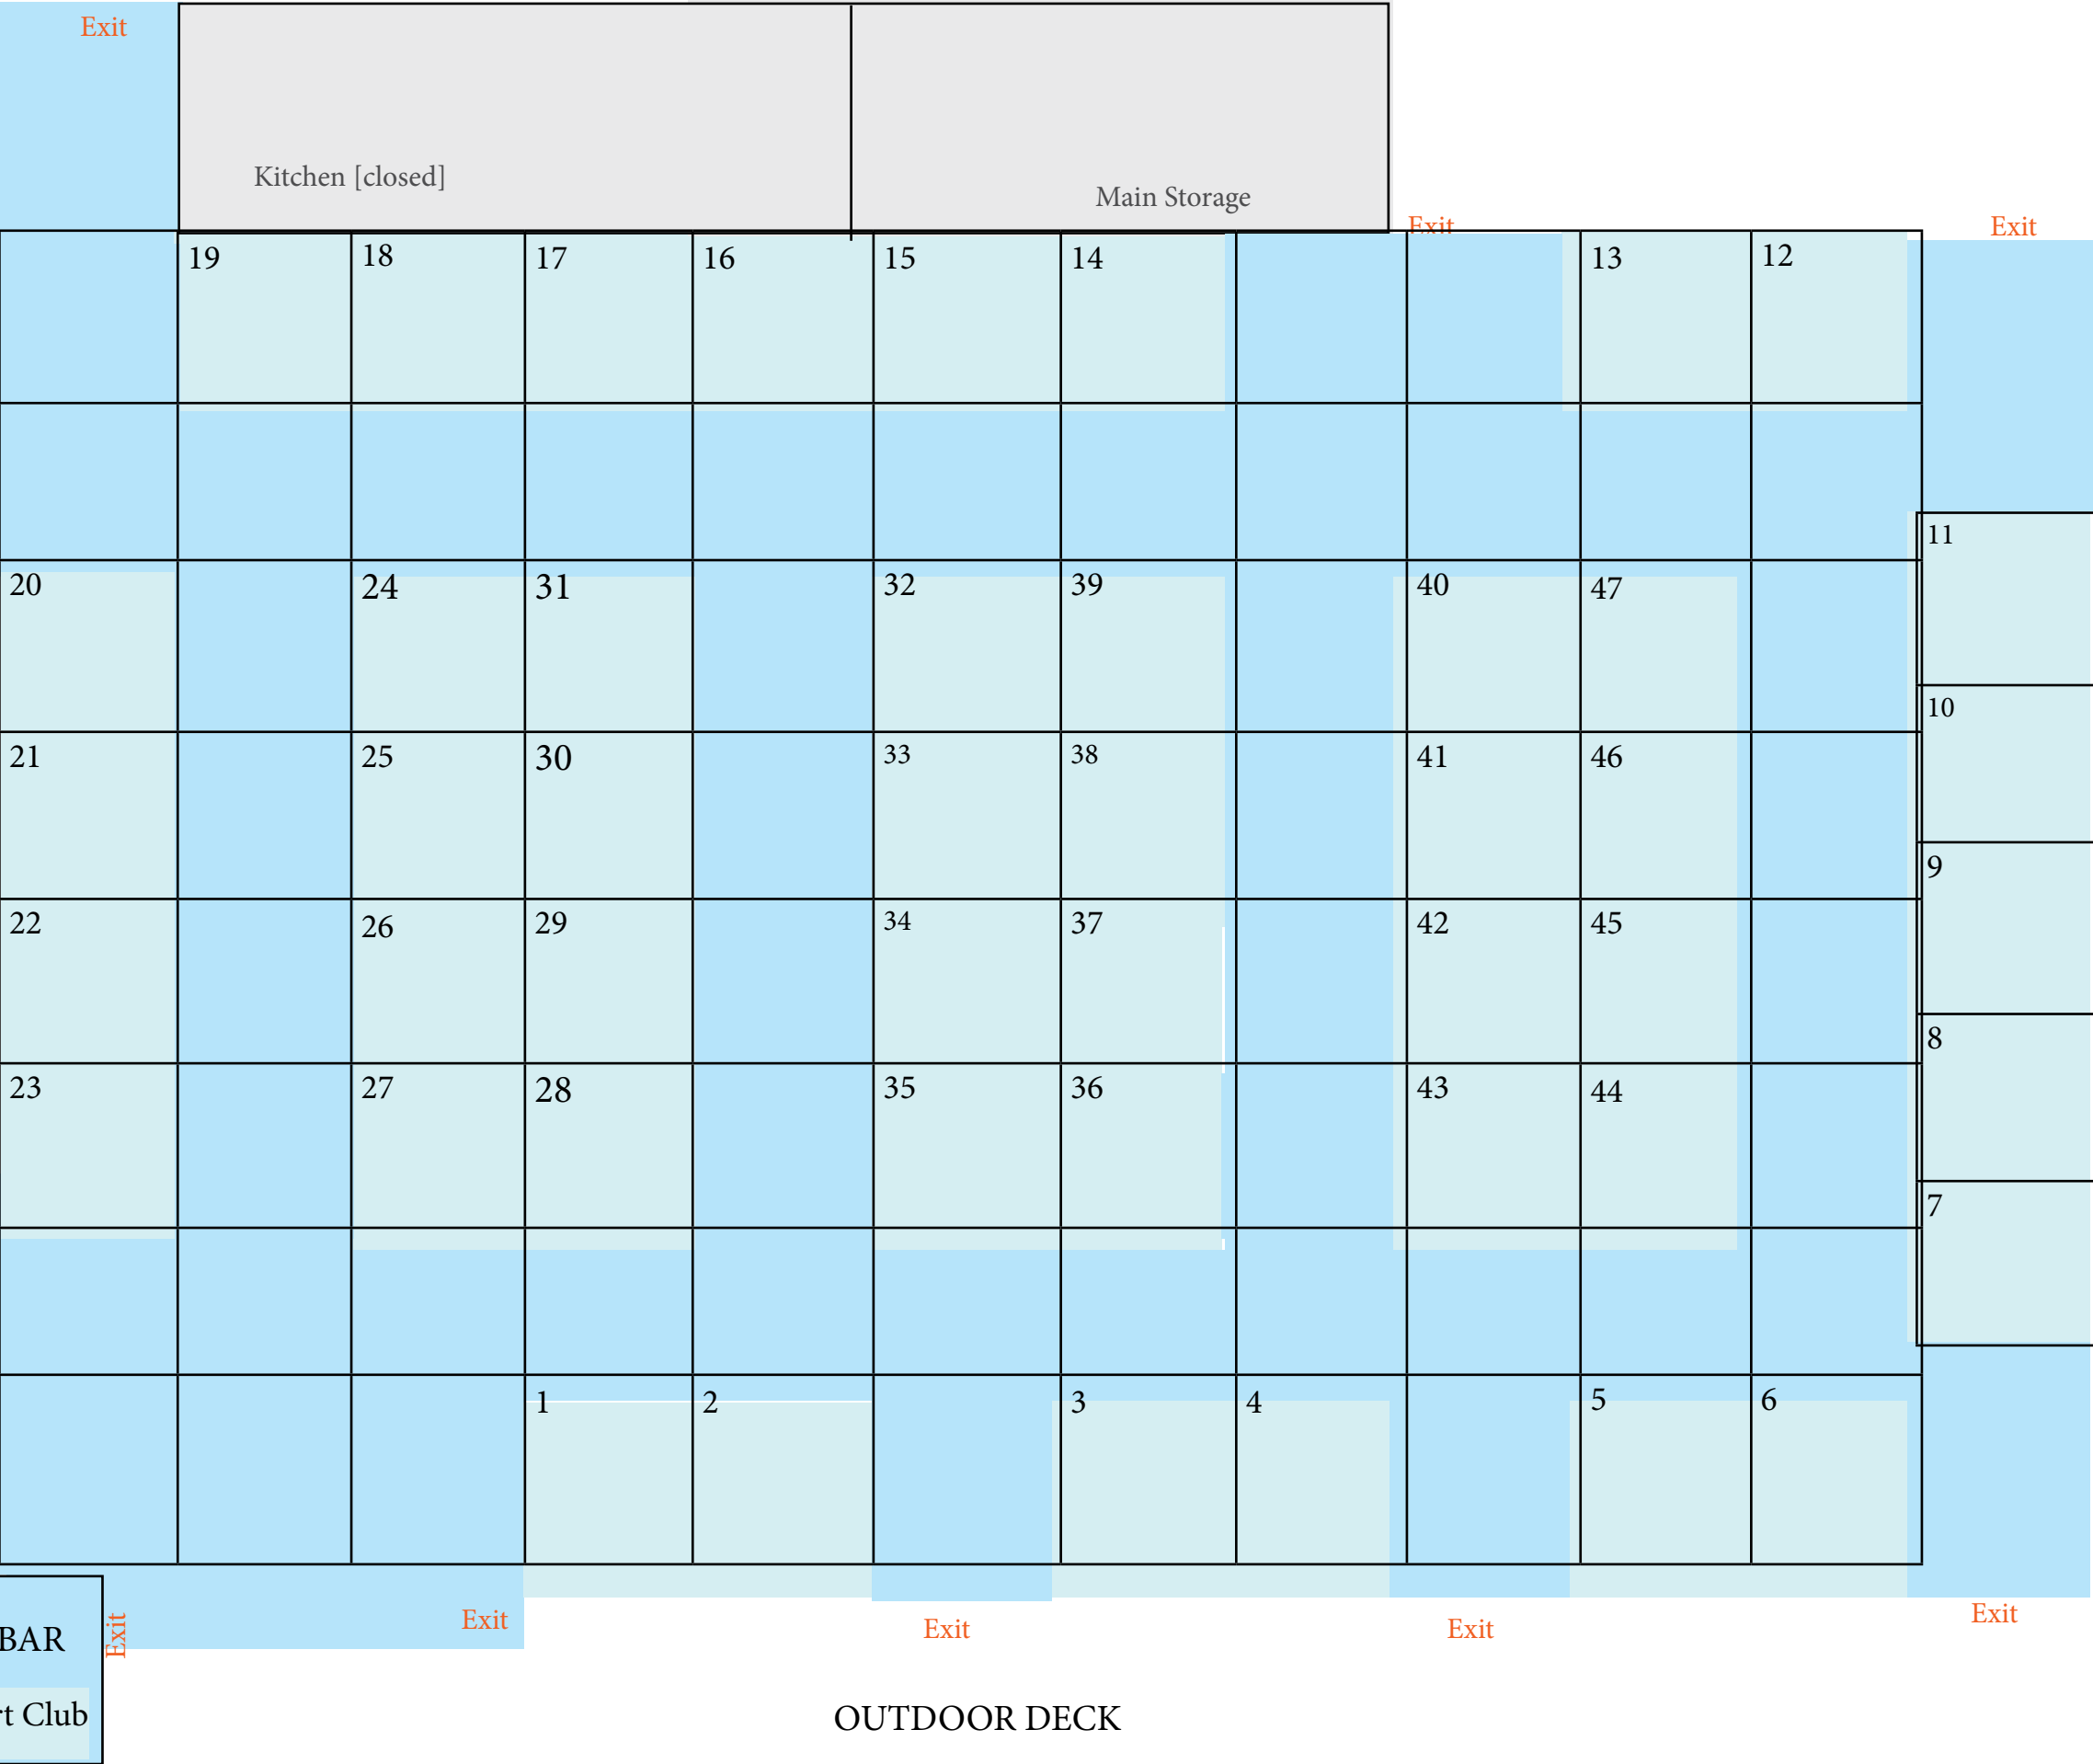

## Event Layout | Community Center

Event Entrance

Entry table

Gallery

RESTROOMS

Conference Rooms  
[closed]

LOBBY

RESTROOMS